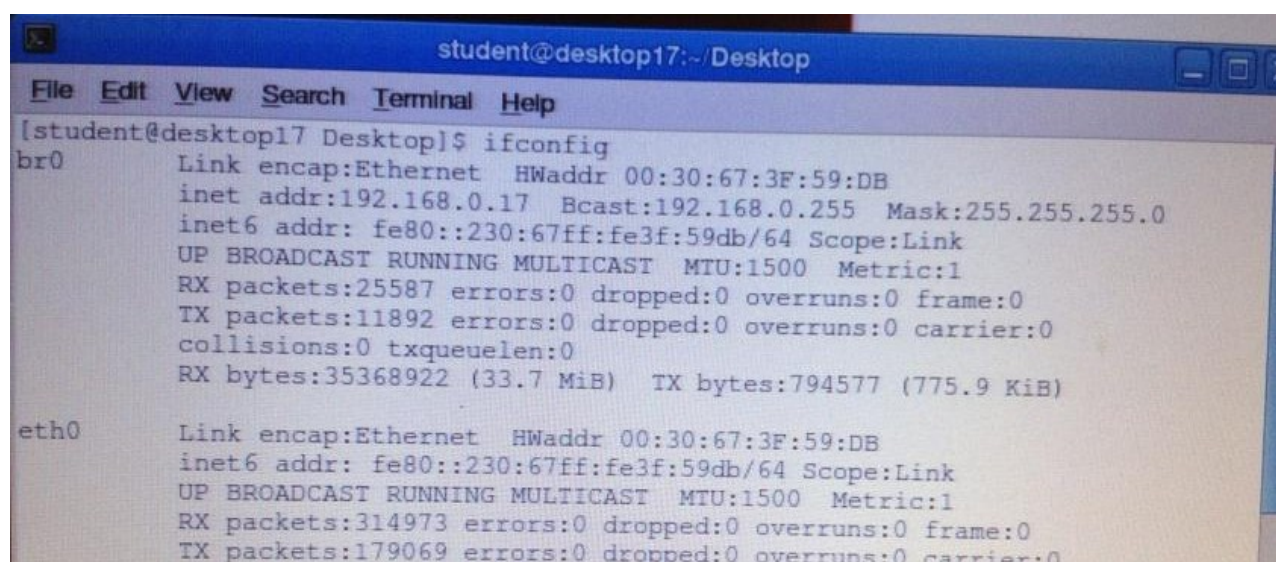

Login in student , confirm install successful:

Open desktop VM Control—> Exam VM Console , install in virtual machine or installation complete.

click Reset Virtual Server in real desktop , snapshot the virtual machine (operate after all virtual (machine installed and successfully login in).

Test Attention:

ID Card, a pen. Enter the exam room, everything is ok. Information input in English, your name must in accordance with your IC, then e-mail. The passing score divide into two parts: length of test 150 minutes in the morning and 120 minutes in the afternoon, must get 210 on a scale of 300. Mail the certification address: express in English.

Passing score: 210 (on a scale of 300)

Each candidate has a piece of paper, remember the user name and password.